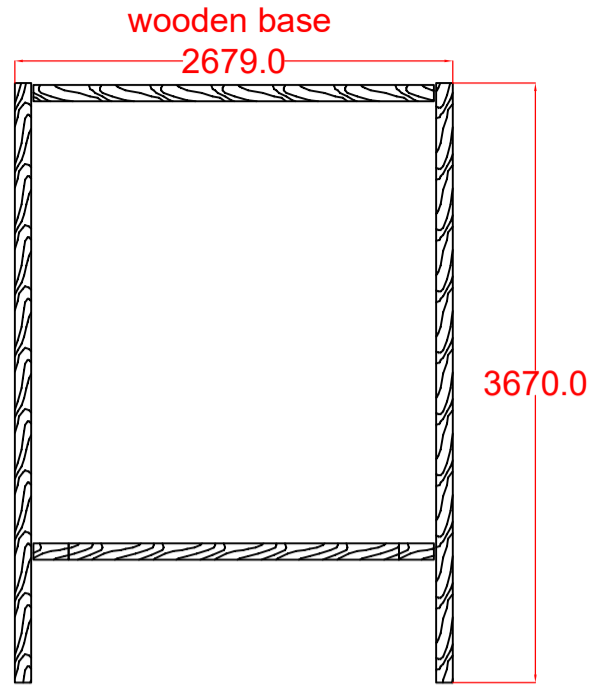

1 Elevation

3 Elevation

2 Elevation

4 Elevation

Name	Small 2x3	1:50
Dimensions:	2.78x3.75	
Height:	2.8	
	Sheet	
	1/1	